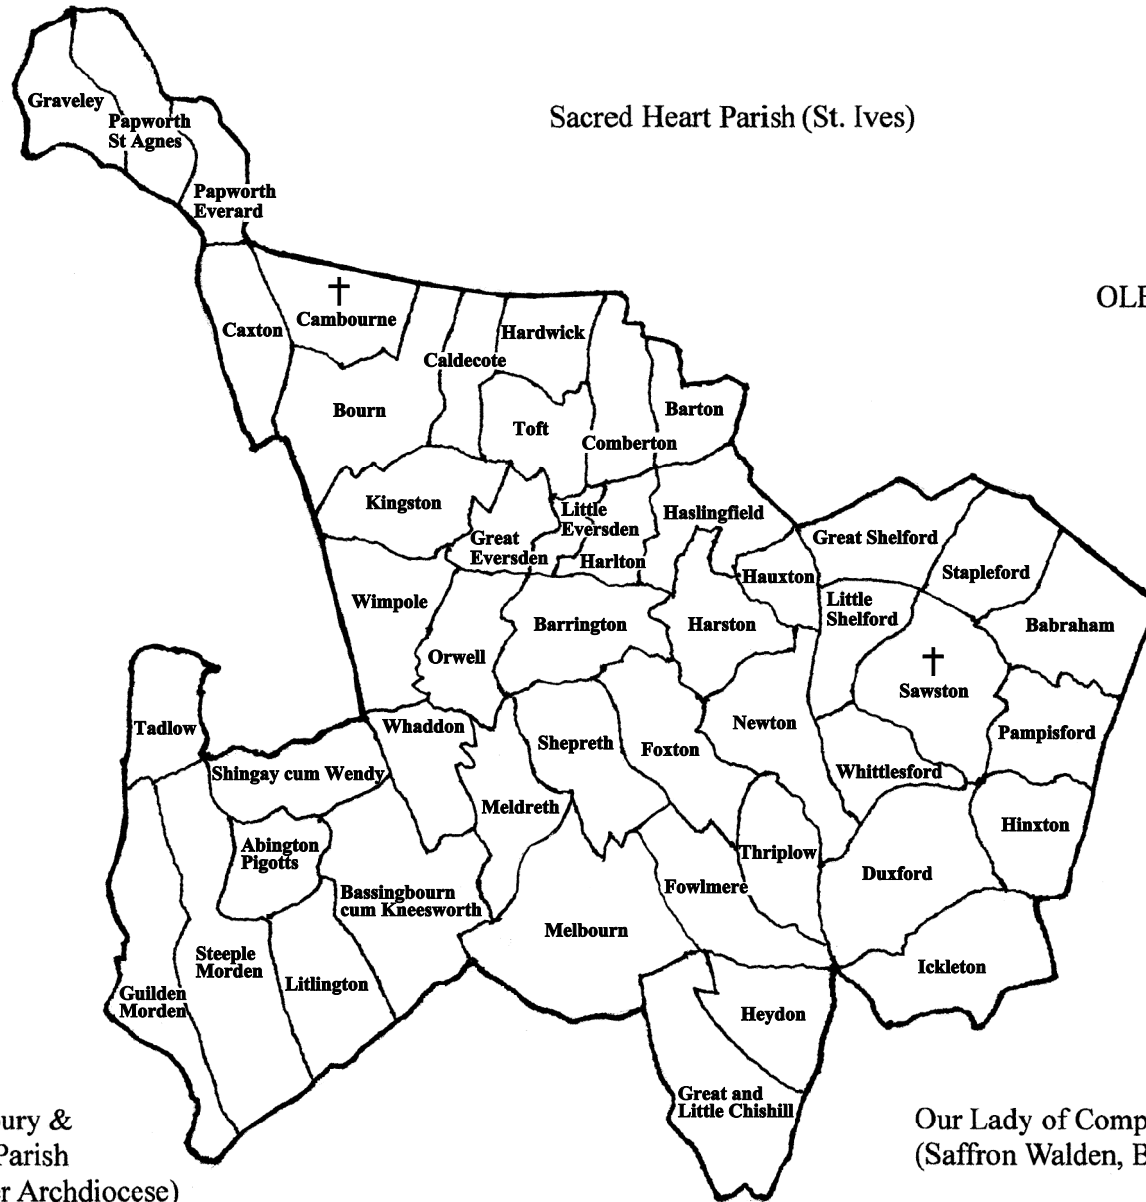

PROPOSED MAP OF SAINT JOHN FISHER & OUR LADY OF LOURDES PARISH

St. Hugh's Parish (Buckden)

St. Joseph's Parish (St Neots)

Northampton
Diocese

St Thomas of Canterbury &
The English Martyrs Parish
(Royston, Westminster Archdiocese)

Sacred Heart Parish (St. Ives)

OLEM Parish

St Philip Howard Parish

Our Lady of Compassion Parish
(Saffron Walden, Brentwood Diocese)